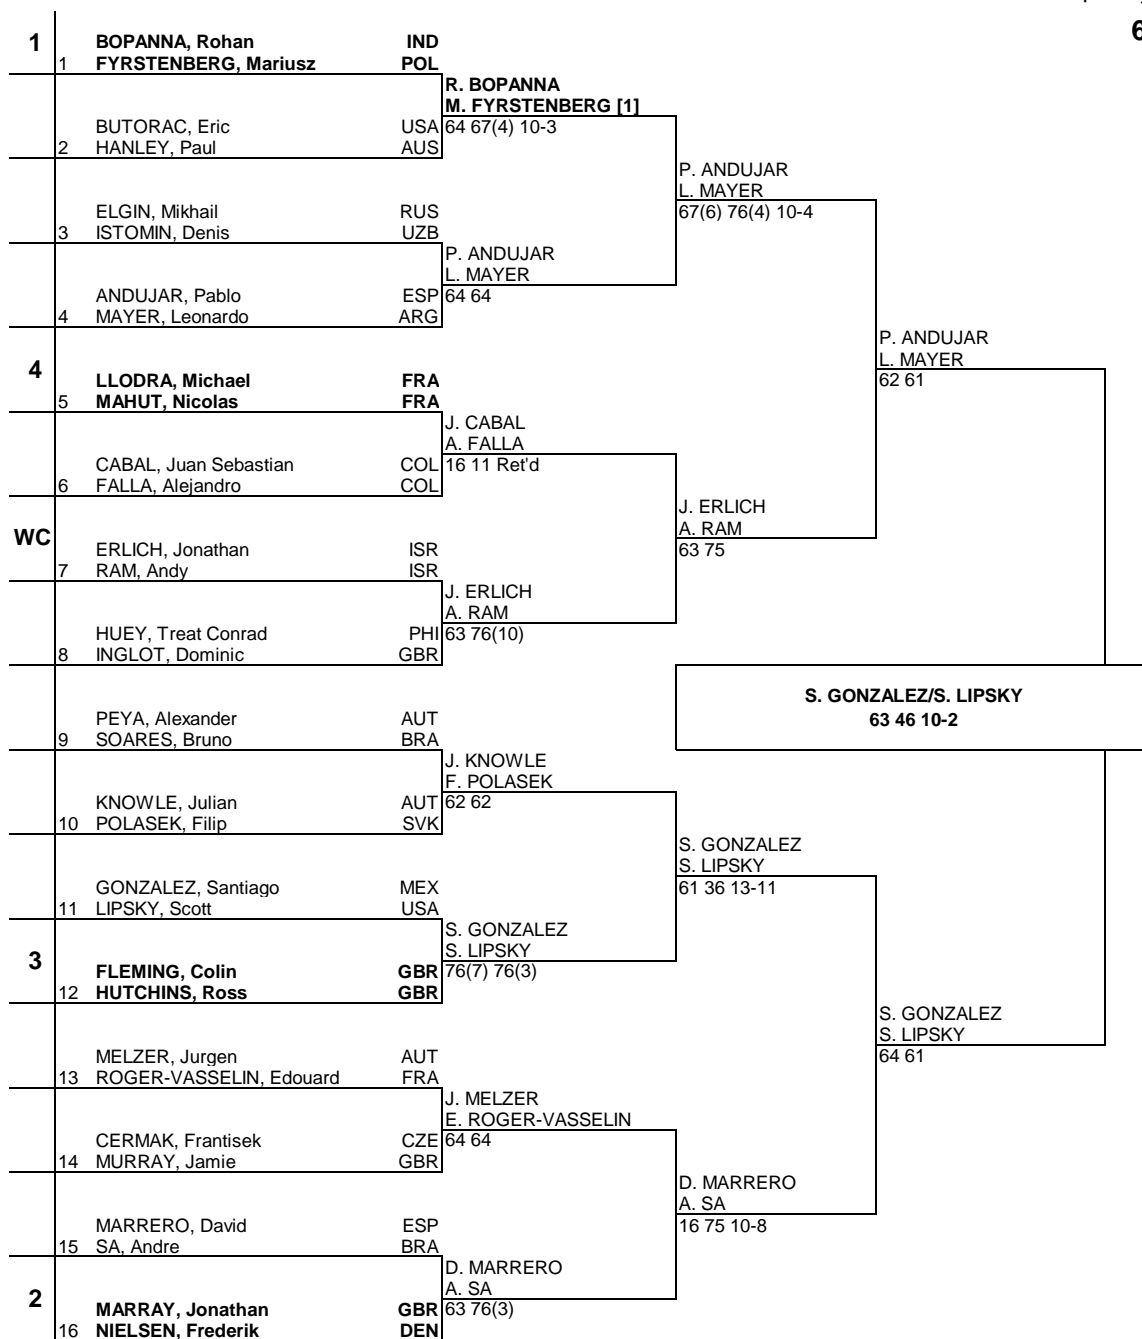

# Winston-Salem Open

## MAIN DRAW DOUBLES

Winston-Salem, USA

August 19-25, 2012

Hard, Deco Turf

\$553,125

6242

ATP Tour © Copyright 2006

Seeded Players	Rank	Prize Money (Per Team)	Pts.	Alternates	Retirements/W.O.
<b>1</b> BOPANNA, Rohan / FYRSTENBERG, Ma	20	Winner \$30,330	250	M. Baghdatis (Lower Back)	M. Llodra / N. Mahut - N. Mahut (Knee)
<b>2</b> MARRAY, Jonathan / NIELSEN, Frederik	47	Finalist \$15,950	150	P. Andujar / L. Mayer	
<b>3</b> FLEMING, Colin / HUTCHINS, Ross	55	Semi-Finalist \$8,640	90		
<b>4</b> LLODRA, Michael / MAHUT, Nicolas	65	Quarter-Finalist \$4,940	45		
FOLLOW LIVE SCORING AT <a href="http://www.ATPWorldTour.com">www.ATPWorldTour.com</a>		First Round \$2,900	0		
Last Direct Acceptance				ATP Supervisor	
Advanced-91, On site-73				Mark Darby/Carlos Sanches	